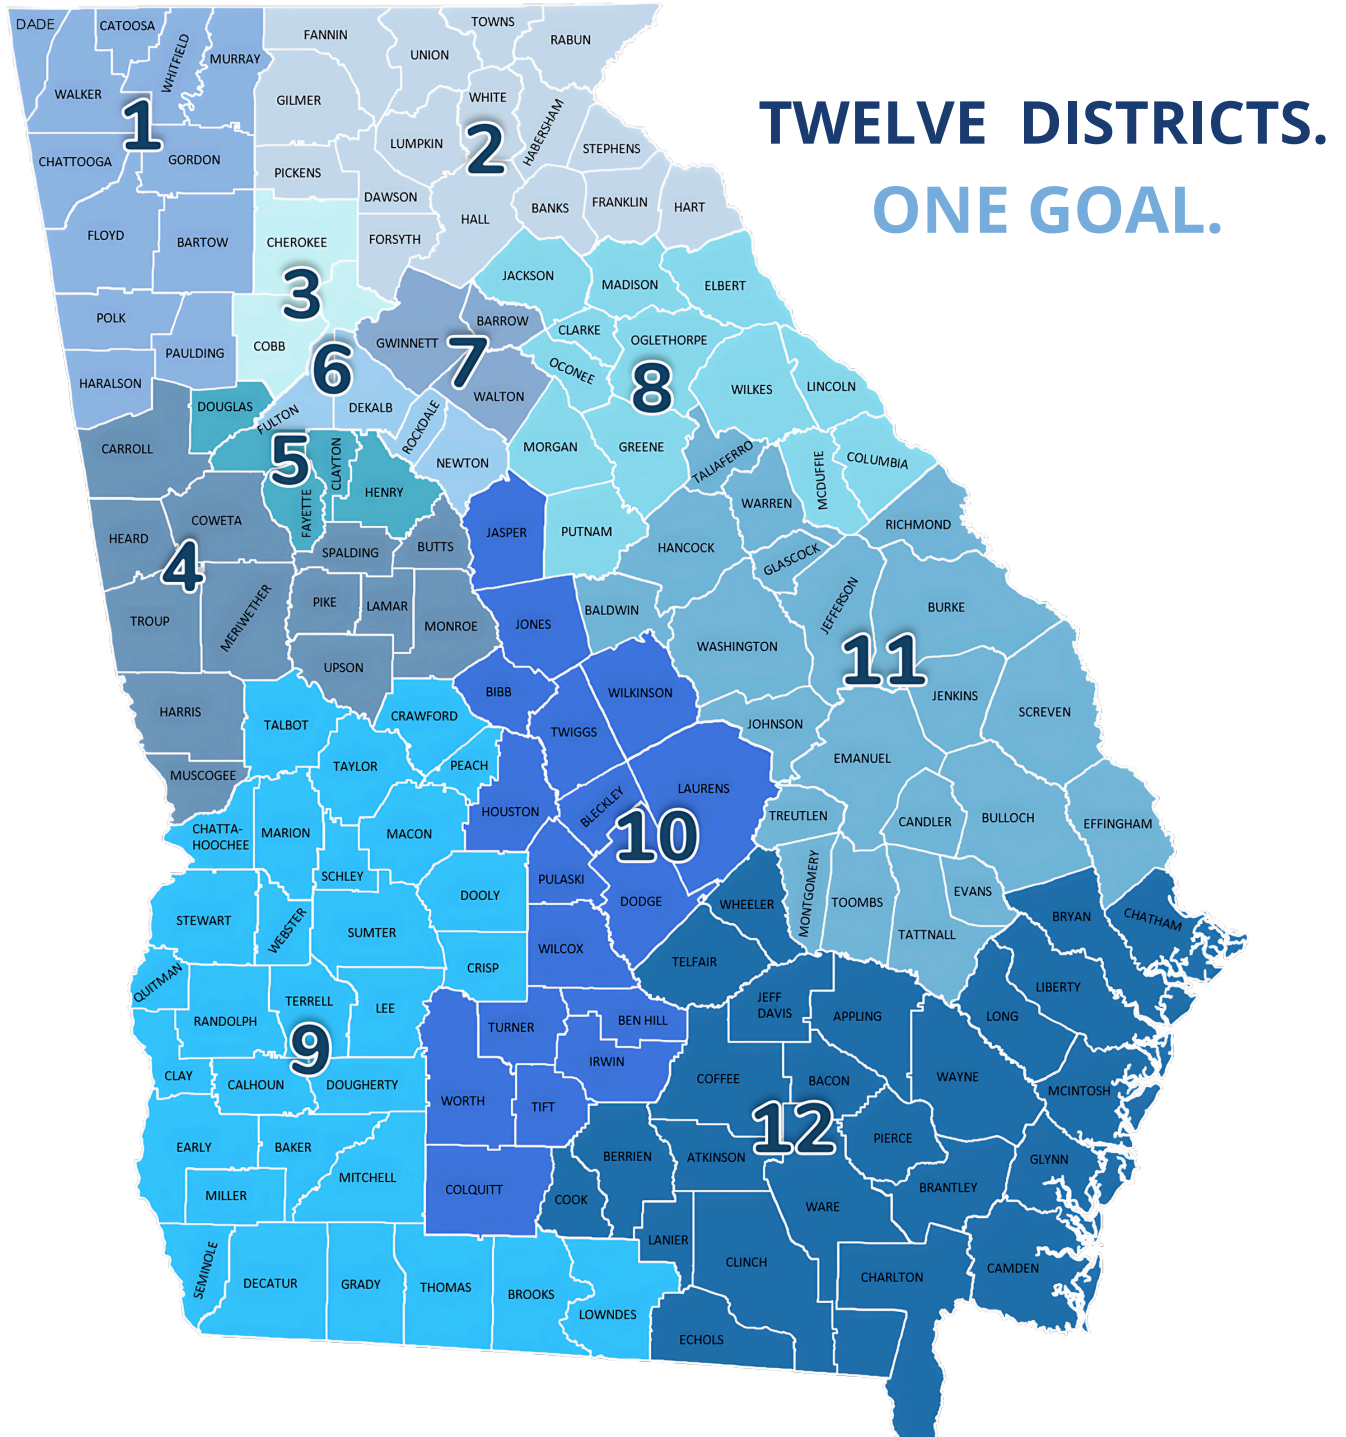

IIAG BOARD OF DIRECTORS DISTRICT MAP

The IIAG Board is comprised of representatives from each of the 12 districts.

Note: The lines for district 6 cross two places in Fulton County. The Northern Line follows the Chattahoochee River, while the Southern Line follows the southern limits for the city of Atlanta.